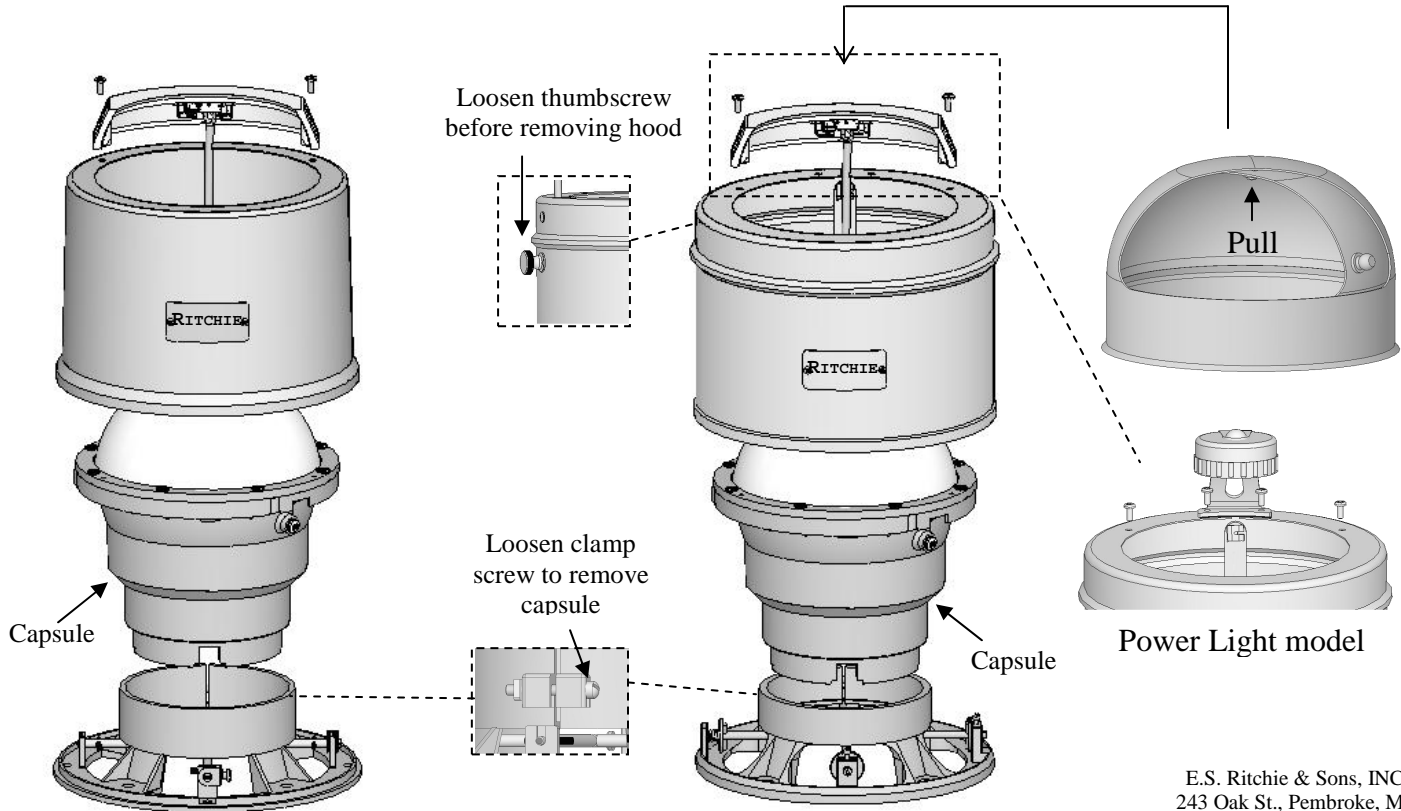

Globemaster Stainless Binnacle Disassembly

Rev - 5/06

GM-0106

E.S. Ritchie & Sons, INC.
243 Oak St., Pembroke, MA
www.ritchienavigation.com